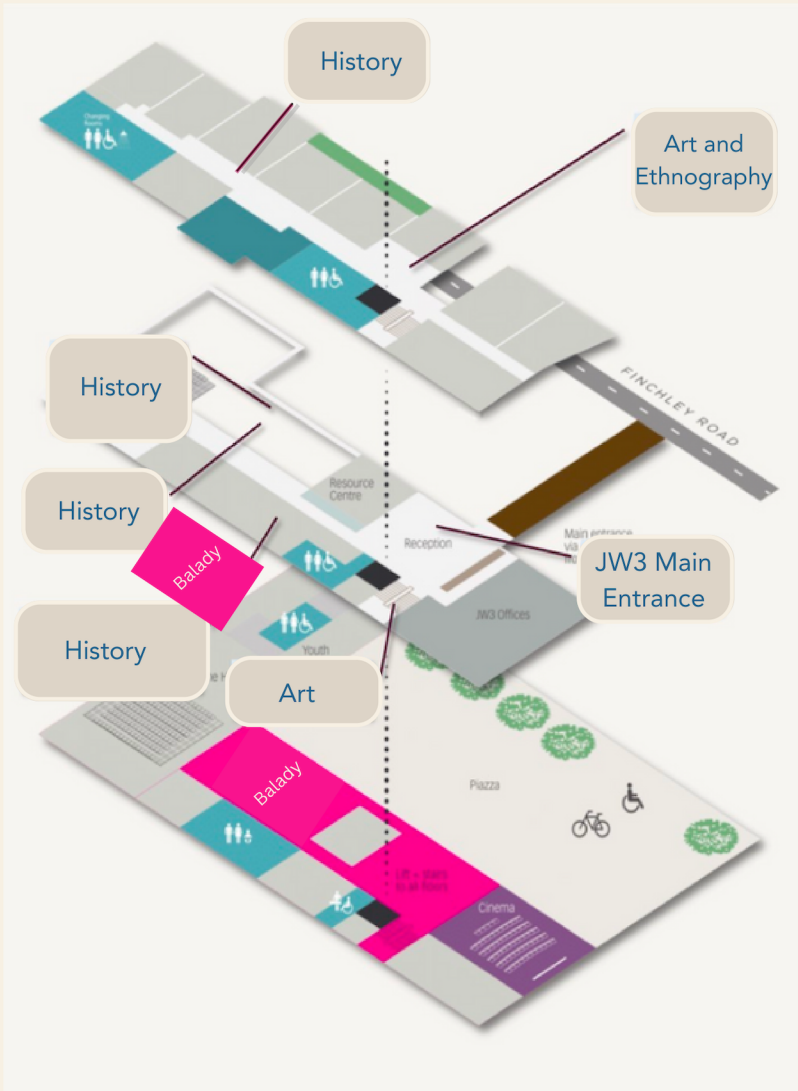

The students created artistic interpretations of works of art by some of Israel's most significant artists and original objects in its museums that represent the cultural, historical and religious connection to Israel.

This exhibition is composed of three parts: Ethnography, History and Art. Photos of the originals and the corresponding students' responses are displayed alongside one another and spread through two floors of JW3.

Ethnography

ANU- Moroccan Wedding Dress, Build me a Temple
Babylonian Jewry Heritage Center- Anklets, Afsa and Siddur

History

Ben Gurion Center - Postcard, Micography,
Herzl Museum- Manuscript of Altneuland
Israel Museum - Bread Stamp, Realtree
National Library of Israel - Hatikva Lyrics

Israel75: Building Artistic Connections is now available to view as an online virtual exhibition.

For more details and to view the virtual gallery, visit

www.israel75project.com

FLOORPLAN

We would like to thank JW3 for hosting the exhibition